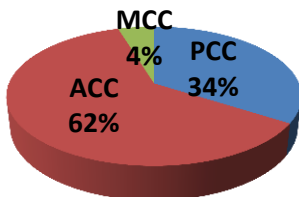

For assistance with media or press requests, please contact the ICF Headquarters Marketing Department at ICFpr@coachfederation.org or +1.859.219.3580.

Founded in 1995, the International Coach Federation (ICF) is the leading global organization dedicated to advancing the coaching profession by setting high standards, providing independent certification, and building a worldwide network of credentialed coaches. **The ICF's core purpose is to advance the art, science and practice of professional coaching.**

The **ICF defines coaching** as partnering with clients in a thought-provoking and creative process that inspires them to maximize their personal and professional potential.

How many coaches currently hold an ICF Credential?

There are currently **15,256*** coaches in 104 countries who hold one of three ICF Credentials.

- 9,441 Associate Certified Coaches (ACC)
- 5,137 Professional Certified Coaches (PCC)
- 678 Master Certified Coaches (MCC)